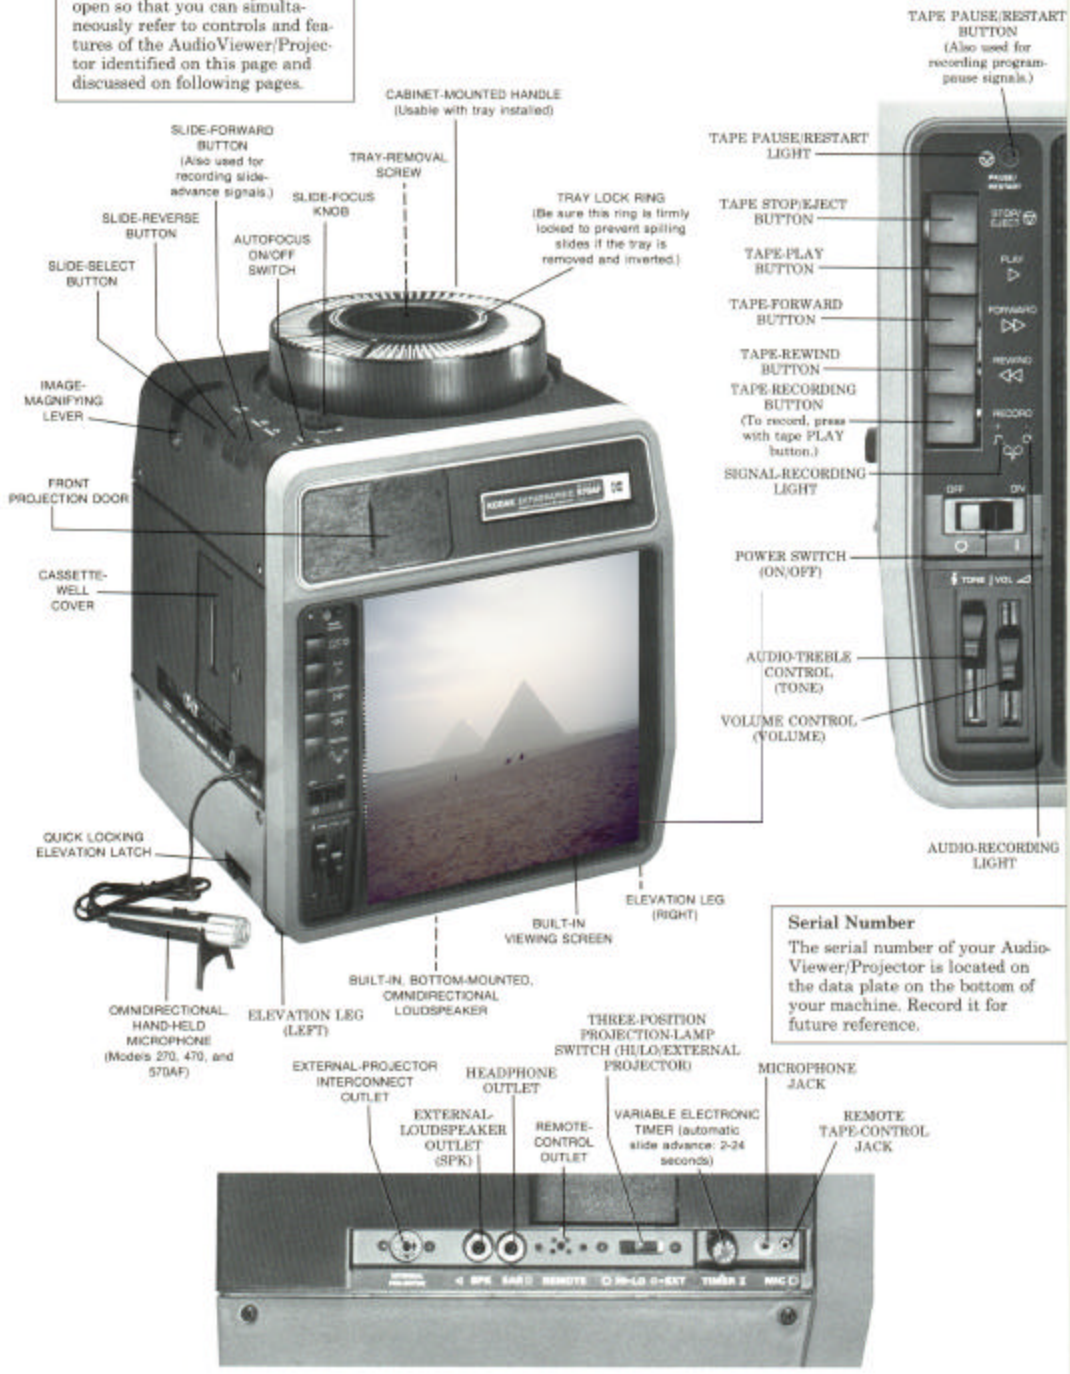

This page is designed to be left open so that you can simultaneously refer to controls and features of the AudioViewer/Projector identified on this page and discussed on following pages.

Serial Number
The serial number of your AudioViewer/Projector is located on the data plate on the bottom of your machine. Record it for future reference.